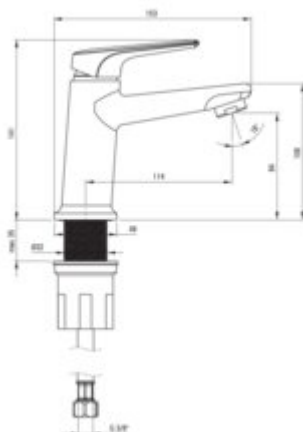

SANO

Washbasin tap

Product code: BLN_020M

EAN: 5908212077153

Color: chrome

Warranty [years]: 5

Mixer

Finish	chrome
Material	brass
Installation method	standing
Flow class [l/min]	Z - 4-9 l/min
Acoustic group [dB]	II (20 < x <= 30)

Mixer cartridge

Ceramic cartridge size	30 mm
------------------------	-------

Spout

Spout type	still
------------	-------

Aerator

Aerator size	M24
--------------	-----

Connecting hose

Length [mm]	350
Installation thread	3/8"
Connection thread	M10

Features:

- Z flow class (4-9 l/min) allowing for water consumption reduction
- The mixer is equipped with a stream aerator
- Only the best materials, the quality of which has been confirmed by laboratory tests
- The mixer body is made of the highest quality brass
- Cleaning agent for fixtures in all colors available