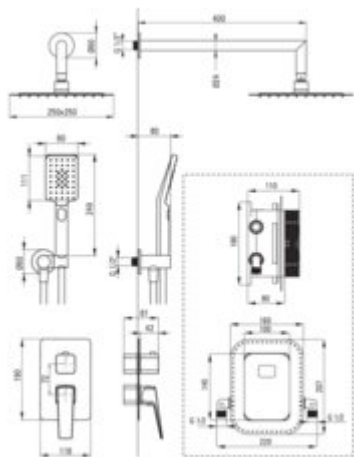

**BLUR**  
**Concealed shower set, with mixer**  
**BOX**

**Product code:** BXYZ0QLM  
**EAN:** 5907650889977  
**Color:** chrome  
**Warranty [years]:** 7

**Mixer (BXY\_0QLM)**

Mixer type	Concealed BOX
Installation method	floor

**Mixer (BXY\_X44Z)**

Mixer type	Concealed BOX
Installation method	concealed

**Mixer (BXY\_M44M)**

Mixer type	concealed BOX body, mixer
Installation method	concealed
Flow class [l/min]	B <= 25.2 (19.9 - 25.2)
Acoustic group [dB]	I (x <= 20)

**Spout**

Spout type	still
Range of shower/ bath spout [mm]	400

**Shower overhead**

Shape	square
Material	steel 304
Width [mm]	250
Length [mm]	250
thickness	55
Anti-calc	yes
Number of functions	1
Stream type	rain
Quick response time for turning the water on and off	yes

**Hand shower**

Number of functions	3
Anti-calc	yes
Stream type	rain, mist, mixed

**Hose**

Length [mm]	1500
Braid material	PVC
Anti-twist	1

**Angled hose connector**

Finish	chrome
Connection type	for the hose with hand shower holder
Shape	round
Material	brass
Connection thread	yes
Concealed mounting	yes