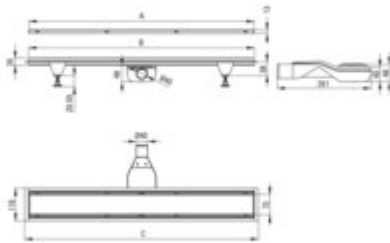

# Linear drain, floor

**Product code:** KOS\_R09D

**EAN:** 5907650868477

**Color:** brushed gold

**Warranty [years]:** 10

Model	A [mm]	B [mm]	C [mm]
KOS-R09D	900	600	600
KOS-R09D	900	700	700
KOS-R09D	900	800	800
KOS-R09D	900	900	900
KOS-R09D	900	1000	1000

Length [mm]	900
Material	stainless steel
Siphon flow [L/min]	36
Siphon 360 degrees	yes
Siphon included	yes
Siphon cleaned from the top	yes
Connection diameter [mm]	50
adjustable feet included	yes
Reversible drain	yes
Waterproofing mat	yes

## Features:

- The drain is made of high quality stainless steel
- The set includes feet for easy leveling and a hook for removing the grate
- Easy to clean siphon
- Only the best materials, the quality of which has been confirmed by laboratory tests
- Hygienic certificate of the National Institute of Hygiene confirming the product's compliance
- Possibility to choose installation method
- Dedicated cleaning agent, safe for cleaned surfaces
- Insert wet/dry - effective barrier against sewage odors