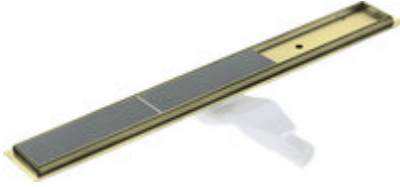

# Linear drain, floor

**Product code:** KOS\_R09D

**EAN:** 5907650868477

**Color:** brushed gold

**Warranty [years]:** 10

Model	A [mm]	B [mm]	C [mm]
KOS-R09D	900	600	600
KOS-R09D	900	700	700
KOS-R09D	900	800	800
KOS-R09D	900	900	900
KOS-R09D	900	1000	1000

Length [mm]	900
Material	stainless steel
Siphon flow [L/min]	36
Siphon 360 degrees	yes
Siphon included	yes
Siphon cleaned from the top	yes
Connection diameter [mm]	50
adjustable feet included	yes
Reversible drain	yes
Waterproofing mat	yes

## Features:

- The drain is made of high quality stainless steel
- The set includes feet for easy leveling and a hook for removing the grate
- Easy to clean siphon
- Only the best materials, the quality of which has been confirmed by laboratory tests
- Hygienic certificate of the National Institute of Hygiene confirming the product's compliance
- Possibility to choose installation method
- Dedicated cleaning agent, safe for cleaned surfaces
- Insert wet/dry - effective barrier against sewage odors