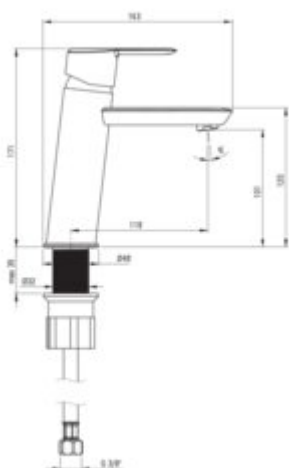

ARNIKA Washbasin tap

Product code: BQA_D20M

EAN: 5907650826446

Color: titanium

Warranty [years]: 7

Mixer

Finish	titanium
Material	brass
Mixer type	single-handle, mixer
Installation method	standing
Total mixer height [mm]	171
Flow class [l/min]	Z - 4-9 l/min
Acoustic group [dB]	I (x ≤ 20)

Mixer cartridge

Ceramic cartridge size	35 mm
------------------------	-------

Spout

Spout type	still
Mixer spout range [mm]	118
Material	brass

Aerator

Aerator type	silicone
Aerator size	M22

Connecting hose

Length [mm]	450
Installation thread	3/8"
Connection thread	M10

Features:

- Deante Design Studio Collection
- Design full of beauty and harmony
- The variety of colours gives many arrangement possibilities
- The mixer body is made of the highest quality brass
- Silicone aerator for easy limescale removal
- The mixer is equipped with a stream aerator
- 45 cm connection hoses included
- Z flow class (4-9 l/min) allowing for water consumption reduction
- Innovative, durable and easy to clean Titanium coating
- Only the best materials, the quality of which has been confirmed by laboratory tests
- we recommend buying a universal plug in the color of the mixer
- Cleaning agent for fixtures in all colors available