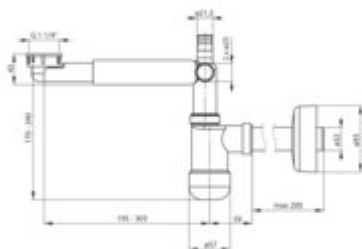

SPACE-SAVER LUX Washbasin waste kit, telescopic

Product code: NHC_633K

EAN: 5908212062227

Color: white

Warranty [years]: 5

Finish	white
Telescopic siphon	yes
Low siphon/ Space saver	yes
Cleaning method	from the bottom
Siphon type	bottle-type
Connector diameter [mm]	32
Drain diameter	1 1/4"
Additional features	possibility to connect other appliances