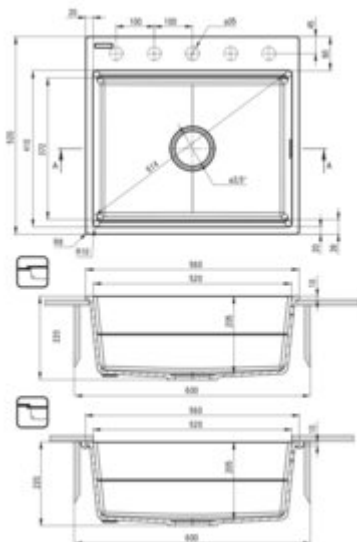

#### Sink

Finish	nero
Surface type	matte
Material	granite
Installation method	undermount, inset, flush
Number of bowls	1
Minimum cabinet width [mm]	600
Width [mm]	520
Length [mm]	560
Height [mm]	220
Bowl depth [mm]	205
Cut-out Length [mm]	540
Cut-out Width [mm]	500
Cut-out Length [mm]	520
Cut-out Width [mm]	410
Equipped with accessories	yes
Drain diameter	3.5"
Number of pre-drilled holes	5