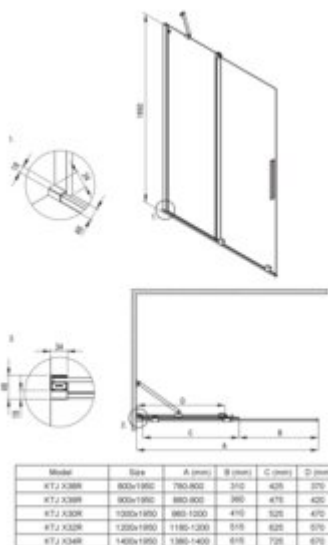

**PRIZMA**  
Shower cabin, square

**Product code:** KPNCP08P08

**EAN:** 5907650899754

**Color:** brushed bronze

**Warranty [years]:** 5

**Showe cabin**

Finish	brushed bronze
Width [mm]	800
Height [mm]	1950
Glass finish	transparent
Glass thickness [mm]	6
Active cover	yes
Side dimension [mm]	800
Railings	short to perpendicular wall/long to parallel wall
Reversible doors	yes
Installation without shower tray	yes possible
Possibility to install a railing to a perpendicular wall	yes

**Features:**

- Safe and durable tempered glass
- Hydrophobic Active-Cover coating that makes it easier for water to run off the glass
- Dedicated to Active Cover surfaces
- Only the best materials, the quality of which has been confirmed by laboratory tests
- Possibility to install the cabin without a shower tray, directly on the tiles
- Resistance to impacts, chemicals and stains in accordance with PN-EN 14428+A1:2008 norm, c
- Free combination of elements
- Dedicated cleaning agent, safe for cleaned surfaces