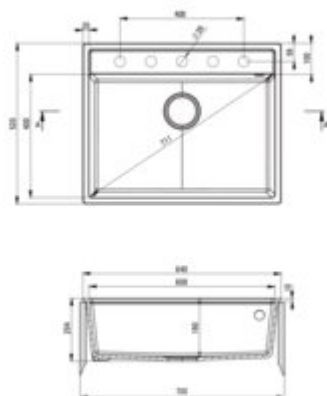

ADEL Granite sink, 1-bowl

Product code: ZLM_5103

EAN: 5907650833628

Color: beige

Warranty [years]: 18

Sink

Finish	beige
Surface type	matte
Material	granite
Installation method	inset
Number of bowls	1
Minimum cabinet width [mm]	700
Width [mm]	520
Length [mm]	640
Height [mm]	204
Bowl depth [mm]	190
Cut-out Length [mm]	620
Cut-out Width [mm]	500
Equipped with accessories	yes
Drain diameter	3.5"
Number of pre-drilled holes	5

Sink waste kit

Finish	steel
Plug type	automatic
Low siphon/ Space saver	yes
possibility to connect a dishwasher/ washing machine	yes