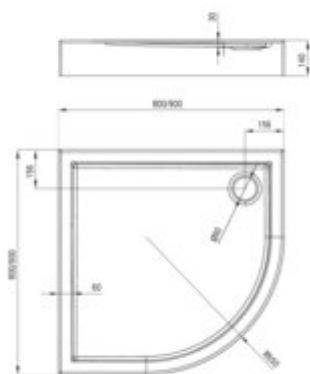

JASMIN PLUS

Acrylic shower tray, half round

Product code: KTJ_054B

EAN: 5907650809562

Color: white

Warranty [years]: 5

Finish	white
Material	acrylic
Shape	half round
Width [mm]	800
Length [mm]	800
Height [mm]	140
Depth [mm]	30
arc radius [mm]	550
Installation method	on the floor level
Drain diameter	90
Antibacterial	yes

Features:

- Durable acrylic material that maintains its shine and color
- Warning! The NHC_029C siphon fits this shower tray
- Dedicated cleaning agent, safe for cleaned surfaces
- SOLID Technology: polystyrene filling with ready-made drainage channels, structurally rein
- Only the best materials, the quality of which has been confirmed by laboratory tests