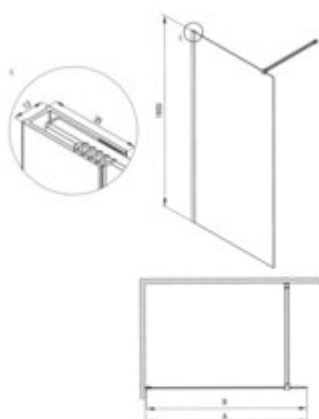

PRIZMA

Shower wall, walk-in

Product code: KTJ_030P

EAN: 5907650881506

Color: chrome

Warranty [years]: 5

Model	Type	A (mm)	B (mm)
KTJ_030P	1000x1950	800	800
KTJ_030P	800x1950	700	700
KTJ_030P	800x1950	800	800
KTJ_030P	1000x1950	800	800
KTJ_030P	1100x1950	900	900
KTJ_030P	1200x1950	1000	1000

Shower door

rails adjustable stiffening the cabin

Showe cabin

Finish	chrome
Width [mm]	1000
Height [mm]	1950
Glass finish	transparent
Glass thickness [mm]	6
Active cover	yes
Side dimension [mm]	980
Reversible doors	yes
Installation without shower tray	yes possible

Features:

- Safe and durable tempered glass
- Possibility to install the cabin without a shower tray, directly on the tiles
- Hydrophobic Active-Cover coating that makes it easier for water to run off the glass
- Dedicated to Active Cover surfaces
- Only the best materials, the quality of which has been confirmed by laboratory tests
- Reversible door that allows the cabin to be mounted on the right or left side
- Resistance to impacts, chemicals and stains in accordance with PN-EN 14428+A1:2008 norm, c
- Can be combined with a second sliding wall and the Prizma walk-in shower wall
- Possibility of mounting the cabin directly on tiles or on Correo granite (KQR) and Kerria Plus acrylic (KTS) shower trays
- Free combination of elements