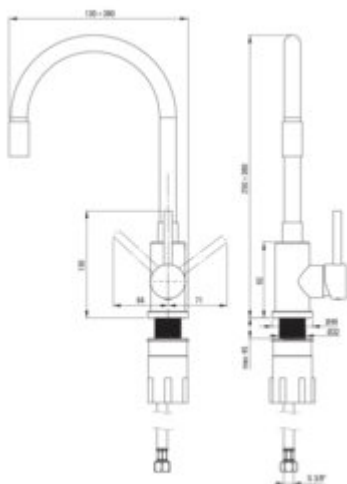

LUNO

Kitchen tap

Product code: BOC_S720

EAN: 5907650866039

Color: grey, brushed steel

Warranty [years]: 7

Mixer

Finish	grey, steel
Material	steel 304
Mixer type	single-handle, mixer
Installation method	standing
Flow class [l/min]	A ≤ 15 (9.1 - 15)
Acoustic group [dB]	I (x ≤ 20)

Mixer cartridge

Ceramic cartridge size	35 mm
------------------------	-------

Spout

Spout type	elastic
------------	---------

Aerator

Aerator type	honeycomb
Aerator size	M22

Connecting hose

Length [mm]	600
Installation thread	3/8"
Connection thread	M10

Features:

- The mixer is equipped with a stream aerator
- 45 cm connection hoses included
- Only the best materials, the quality of which has been confirmed by laboratory tests
- Dedicated cleaning agent, safe for cleaned surfaces
- The mounting sleeve facilitates the installation of the mixer