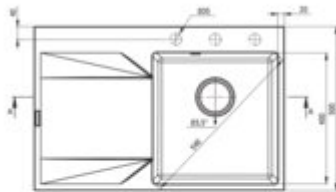

#### Sink

Finish	metallic grey
Surface type	matte
Material	granite
Installation method	inset
Number of bowls	1
Minimum cabinet width [mm]	450
Width [mm]	500
Length [mm]	760
Height [mm]	195
Bowl depth [mm]	180
Cut-out Length [mm]	740
Cut-out Width [mm]	480
Equipped with accessories	yes
Drain diameter	3.5"
Number of pre-drilled holes	3