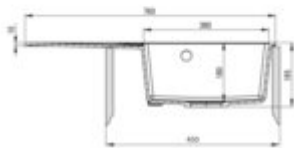

#### Sink

Finish	metallic grey
Surface type	matte
Material	granite
Installation method	inset
Number of bowls	1
Minimum cabinet width [mm]	450
Width [mm]	500
Length [mm]	760
Height [mm]	195
Bowl depth [mm]	180
Cut-out Length [mm]	740
Cut-out Width [mm]	480
Equipped with accessories	yes
Drain diameter	3.5"
Number of pre-drilled holes	3