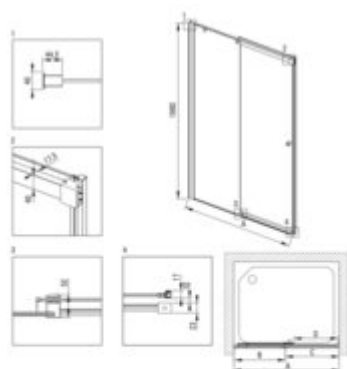

KERRIA PLUS

Shower doors

Product code: KTSP018P
EAN: 5907650836582
Color: chrome
Warranty [years]: 5

Shower door

Finish	chrome
Width [mm]	1800
Height [mm]	2000
Glass finish	transparent
Glass thickness [mm]	6
Active cover installation	yes
Masking of assembly elements	to be completed with KTS walk-in
Profiles levelling the curvature of the walls	yes
Holders	yes
Tempered glass TOTAL WHITE	with safety
Reversible doors	yes
Silent closing	yes
Installation without shower tray possible	yes
Lifting hinges	no
Hinges flush with the glass	no
possibility to cut the upper guide and threshold strip	yes
Showe cabin	
Side dimension [mm]	1810

Features:

- Safe and durable tempered glass
- Hydrophobic Active-Cover coating that makes it easier for water to run off the glass
- Dedicated to Active Cover surfaces
- TOTALWHITE transparent glass
- Reversible door that allows the cabin to be mounted on the right or left side
- Covering of assembly elements
- Profiles leveling the curvature of the walls
- Hinges in the plane of the glass
- Modern handles with rubber protection
- Only the best materials, the quality of which has been confirmed by laboratory tests
- Dedicated cleaning agent, safe for cleaned surfaces
- Precise door closing through lifting hinges
- Resistance to impacts, chemicals and stains in accordance with PN-EN 14428+A1:2008 norm, c
- The shower enclosure can be installed directly on tiles or on Correo (KQR) granite shower trays as well as Kerria Plus (KTS) and Silia (KSKA) acrylic shower trays.