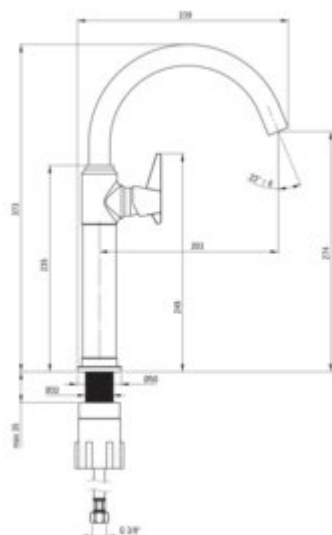

TEMISTO

Washbasin tap, tall

Product code: BQT_M20K

EAN: 5907650827467

Color: brass

Warranty [years]: 7

Mixer

Material	brass
Mixer type	single-handle, mixer
Installation method	standing
Total mixer height [mm]	373
Flow class [l/min]	Z - 4-9 l/min
Acoustic group [dB]	I (x <= 20)

Mixer cartridge

Ceramic cartridge size	25 mm
------------------------	-------

Spout

Spout type	swivel
Mixer spout range [mm]	203
Material	stainless steel

Aerator

Aerator type	swivel, honeycomb
Aerator size	M18.5

Connecting hose

Length [mm]	450
Installation thread	3/8"
Connection thread	M10

Features:

- Deante Design Studio Collection
- Hand-crafted elements
- Design that connects the past with the future
- Innovative and durable brass color coating
- The mixer body is made of the highest quality brass
- The lever on the side makes it easier to keep the spout clean
- 45 cm connection hoses included
- The mixer is equipped with a stream aerator
- The movable aerator allows you to direct the water stream
- Z flow class (4-9 l/min) allowing for water consumption reduction
- we recommend buying a universal plug in the color of the mixer
- Cleaning agent for fixtures in all colors available