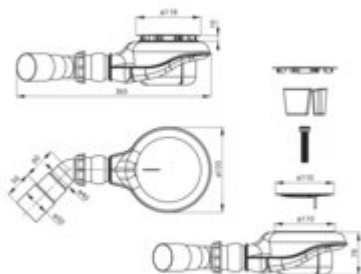

EASY-CLEAN Shower tray waste kit

Product code: NHC_029C

EAN: 5908212074299

Color: chrome

Warranty [years]: 2

Finish	chrome
Plug type	open
Drain diameter	90 mm
External elements color	chrome
Low siphon/ Space saver	yes
Cleaning method	from the top
Prevention of unpleasant odours	yes

Features:

- Only the best materials, the quality of which has been confirmed by laboratory tests
- The trap fits perfectly with the Correo granite shower trays
- Dedicated cleaning agent, safe for cleaned surfaces
- Hygienic certificate of the National Institute of Hygiene confirming the product's compliance