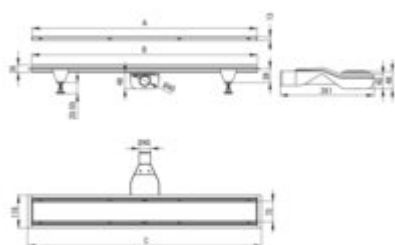

Linear drain, floor

Product code: KOS_N08D

EAN: 5907650814375

Color: nero

Warranty [years]: 10

| Model | A (mm) | B (mm) | C (mm) |
|----------|--------|--------|--------|
| KOS-N08D | 800 | 50 | 800 |
| KOS-N08D | 900 | 50 | 900 |
| KOS-N08D | 1000 | 50 | 1000 |
| KOS-N08D | 1200 | 50 | 1200 |

| | |
|-----------------------------|-----------------|
| Finish | nero |
| Length [mm] | 800 |
| Material | stainless steel |
| Siphon flow [l/min] | 36 |
| Siphon 360 degrees | yes |
| Siphon included | yes |
| Siphon cleaned from the top | yes |
| Connection diameter [mm] | 50 |
| adjustable feet included | yes |
| Reversible drain | yes |
| Waterproofing mat | yes |

Features:

- The drain is made of high quality stainless steel
- The set includes feet for easy leveling and a hook for removing the grate
- Easy to clean siphon
- Only the best materials, the quality of which has been confirmed by laboratory tests
- Hygienic certificate of the National Institute of Hygiene confirming the product's compliance
- Dedicated cleaning agent, safe for cleaned surfaces
- Possibility to choose installation method
- Insert wet/dry - effective barrier against sewage odors