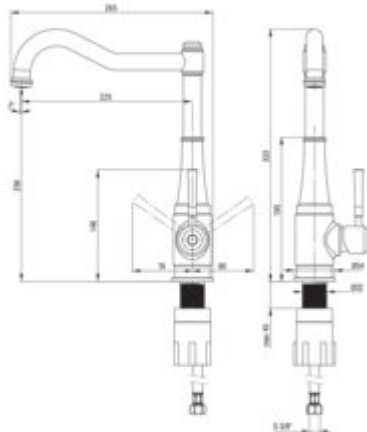

## Kitchen tap, with rectangular spout

Product code: BQT\_M63M

EAN: 5908212086094

Color: brass

Warranty [years]: 7

### Mixer cartridge

Ceramic cartridge size	25 mm
------------------------	-------

### Spout

Spout type	swivel
Mixer spout range [mm]	225
Material	brass

### Connecting hose

Length [mm]	450
Installation thread	3/8"
Connection thread	M10