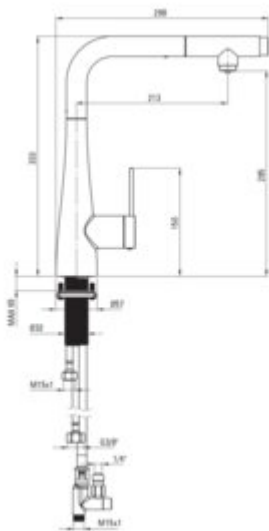

#### Mixer

Finish	brushed gold
Material	steel 304
Mixer type	single-handle, mixer, for the water filter connection
Installation method	standing
Total mixer height [mm]	333
Flow class [l/min]	Z - 4-9 l/min
Acoustic group [dB]	I (x ≤ 20)

#### Mixer cartridge

Ceramic cartridge size	35 mm
------------------------	-------

#### Aerator

Aerator type	honeycomb
Aerator size	M24

#### Connecting hose

Length [mm]	600
Installation thread	3/8"