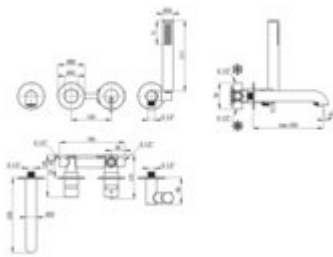

SILIA

Bath mixer, 4-hole

Product code: BQS_F18P
EAN: 5907650827016
Color: brushed steel
Warranty [years]: 7

Mixer

Finish	steel
Material	brass
Mixer type	single-handle, mixer
Installation method	concealed
Total mixer height [mm]	226
Flow class [l/min]	A <= 15 (9.1 - 15)
Acoustic group [dB]	I (x <= 20)

Mixer cartridge

Ceramic cartridge size	35 mm
------------------------	-------

Spout

Spout type	still
Material	brass

Function switch

Switch type	click mechanical
-------------	------------------

Aerator (NQS_F81K)

Aerator type	silicone, laminar
Aerator size	M24

Aerator (XDCTOPC00)

Aerator type	flat, swivel, silicone
Aerator size	M24

Hose

Length [mm]	1500
Anti-twist	1

Hand shower

Number of functions	1
Anti-calc	yes
Additional features	cool-out

Features:

- Deante Design Studio Collection
- Noble form and timeless simplicity
- Mechanical ceramic Click type function switch
- Innovative and easy to maintain brushed steel coating
- Flush-mounted installation ensures the aesthetics of the bathroom
- Adjustable shower hand angle
- The mixer body is made of the highest quality brass
- Anti-calc hand shower
- Anti-twist system, preventing the hose from twisting
- Durable hose ends made of brass
- Silicone aerator for easy limescale removal
- Only the best materials, the quality of which has been confirmed by laboratory tests
- Cool-out hand shower
- Cleaning agent for fixtures in all colors available
- The faucet includes a concealed element
- Coating applied using the PVD method