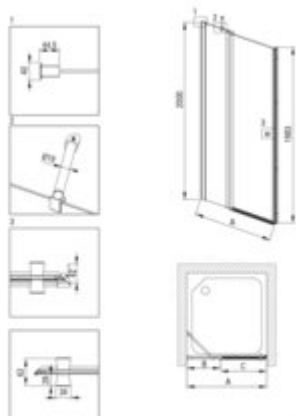

KERRIA PLUS

Shower cabin, square

Product code: KKN0U08U08

EAN: 5907650884286

Color: chrome

Warranty [years]: 5

Showe cabin

Side dimension [mm] 800

Shower door

Finish	chrome
Width [mm]	800
Height [mm]	2000
Glass finish	transparent
Glass thickness [mm]	6
Active cover installation	yes
	to be completed with KTC doors , to be completed with KTS walk-in
Railing length [mm]	220
Masking of assembly elements	yes
Profiles levelling the curvature of the walls	yes
rails	adjustable stiffening the cabin
Holders	with safety
Tempered glass TOTAL WHITE	yes
Reversible doors	yes
Silent closing	yes
Installation without shower tray possible	yes
Lifting hinges	yes

Features:

- Active Cover coating
- Dedicated to Active Cover surfaces
- Profiles levelling the curvature of the walls
- Hinges in the plane of the glass
- The railings give the structure rigidity
- Possibility to install the cabin without a shower tray, directly on the tiles
- Reversible door that allows the cabin to be mounted on the right or left side
- Safe and durable tempered glass
- TOTALWHITE transparent glass
- Precise door closing through lifting hinges
- Resistance to impacts, chemicals and stains in accordance with PN-EN 14428+A1:2008 norm, c
- Only the best materials, the quality of which has been confirmed by laboratory tests
- Dedicated cleaning agent, safe for cleaned surfaces