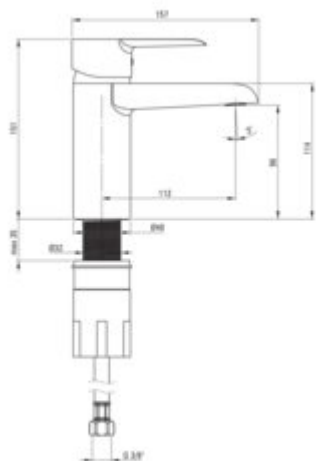

CORIO

Washbasin tap

Product code: BFC_020M

EAN: 5908212083680

Color: chrome

Warranty [years]: 7

Mixer

Finish	chrome
Material	brass
Mixer type	single-handle, mixer
Installation method	standing
Total mixer height [mm]	151
Flow class [l/min]	Z - 4-9 l/min
Acoustic group [dB]	I (x <= 20)

Mixer cartridge

Ceramic cartridge size	40 mm
------------------------	-------

Spout

Spout type	still
Mixer spout range [mm]	112
Material	brass

Aerator

Aerator type	flat
Aerator size	M24

Connecting hose

Length [mm]	450
Installation thread	3/8"
Connection thread	M10

Features:

- The mixer body is made of the highest quality brass
- The mixer is equipped with a stream aerator
- 45 cm connection hoses included
- Z flow class (4-9 l/min) allowing for water consumption reduction
- Only the best materials, the quality of which has been confirmed by laboratory tests
- Cleaning agent for fixtures in all colors available