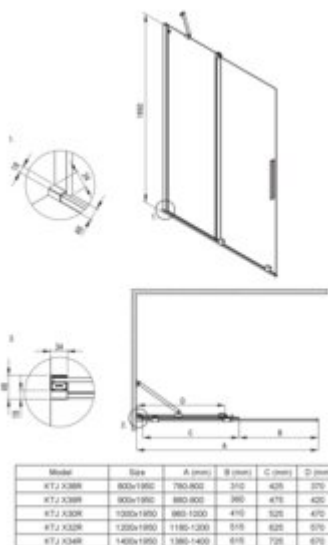

PRIZMA
Shower cabin, rectangular

Product code: KPNAP10S08

EAN: 5907650899686

Color: bianco

Warranty [years]: 5

Showe cabin (KTJ_A30R)

Width [mm]	1000
Height [mm]	1950
Glass finish	transparent
Glass thickness [mm]	6
Active cover	yes
Side dimension [mm]	1000
Railings	short to perpendicular wall/long to parallel wall
Tempered glass TOTAL WHITE	no
Reversible doors	yes
Installation without shower tray possible	yes
Possibility to install a railing to a perpendicular wall	yes

Showe cabin (KTJ_A38P)

Width [mm]	800
Height [mm]	1950
Glass finish	transparent
Glass thickness [mm]	6
Active cover	yes
Side dimension [mm]	780
Tempered glass TOTAL WHITE	no
Reversible doors	yes
Installation without shower tray possible	yes

Shower door

rails	adjustable stiffening the cabin
-------	---------------------------------

Features:

- Safe and durable tempered glass
- Hydrophobic Active-Cover coating that makes it easier for water to run off the glass
- Dedicated to Active Cover surfaces
- Only the best materials, the quality of which has been confirmed by laboratory tests
- Possibility to install the cabin without a shower tray, directly on the tiles
- Resistance to impacts, chemicals and stains in accordance with PN-EN 14428+A1:2008 norm, c
- Free combination of elements
- Dedicated cleaning agent, safe for cleaned surfaces