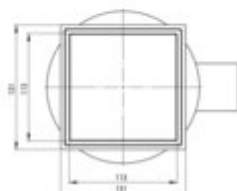

## Point drain

**Product code:** KOS\_001D

**EAN:** 5907650872177

**Color:** brushed steel

**Warranty [years]:** 2

Finish	brushed steel
Length [mm]	130
Material	ABS, stainless steel
Siphon flow [l/min]	48
Siphon included	yes
Siphon cleaned from the top	yes
Connection diameter [mm]	50
adjustable feet included	no