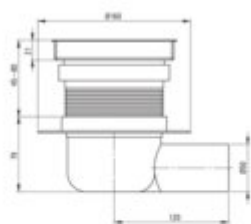

## Point drain

**Product code:** KOS\_001D

**EAN:** 5907650872177

**Color:** brushed steel

**Warranty [years]:** 2

Finish	brushed steel
Length [mm]	130
Material	ABS, stainless steel
Siphon flow [l/min]	48
Siphon included	yes
Siphon cleaned from the top	yes
Connection diameter [mm]	50
adjustable feet included	no