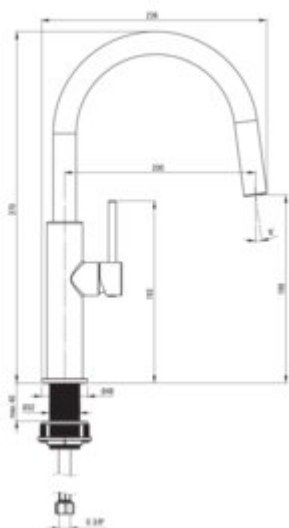

EVORA Kitchen tap

Product code: BQJ_N62M

EAN: 5907650862529

Color: nero

Warranty [years]: 7

Mixer

Finish	nero
Material	steel 304
Installation method	standing
Total mixer height [mm]	370
Flow class [l/min]	Z - 4-9 l/min
Acoustic group [dB]	I (x <= 20)

Mixer cartridge

Ceramic cartridge size	25 mm
------------------------	-------

Spout

Spout type	swivel
Mixer spout range [mm]	200
Material	steel 304

Aerator

Aerator type	flat, honeycomb
Aerator size	M18

Connecting hose

Length [mm]	600
Installation thread	3/8"
Connection thread	M10

Features:

-
- Innovative, durable and easy to clean Nero coating
- The mounting sleeve facilitates the installation of the mixer
- Z flow class (4-9 l/min) allowing for water consumption reduction
- The mixer is equipped with a stream aerator
- 45 cm connection hoses included