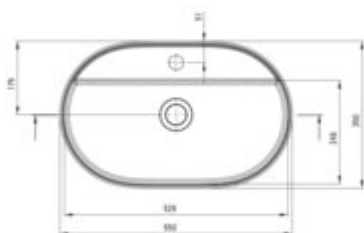

SILIA

Granite washbasin, countertop

Product code: CQS_TU6B

EAN: 5907650865537

Color: anthracite metallic

Warranty [years]: 10

Finish	anthracite metallic
Material	granite
Installation method	countertop/standing
Width [mm]	350
Length [mm]	550
Height [mm]	125
Depth [mm]	100
Hole for the tap	yes
Antibacterial	yes
Hydrophobicity	yes
Without overflow	yes

Features:

- Deante Design Studio Collection
- Only the best materials, the quality of which has been confirmed by laboratory tests
- Properties of Deante granite: resistance to impact, high temperature, discoloration, therm
- Hydrophobic properties repel water molecules
- The finish enriched with silver ions adds antiseptic properties
- Cleaning agent for fixtures in all colors available