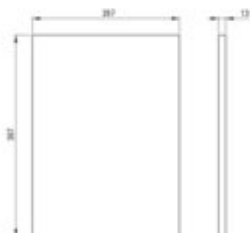

CORREO
Stone shelf, for bathroom console
or tower

Product code: CBL_N30B

EAN: 5908212099001

Color: nero

Warranty [years]: 2

Finish	nero
Width [mm]	267
Length [mm]	367
Height [mm]	13
Material	lapitec
Hydrophobicity	yes