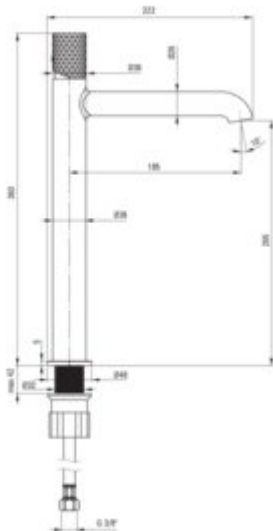

## Washbasin tap, tall

**Product code:** BHS\_F20K  
**EAN:** 5907650886556  
**Color:** brushed steel  
**Warranty [years]:** 7

### Mixer

Finish	steel
Material	brass
Mixer type	single-handle, mixer
Installation method	standing
Total mixer height [mm]	344
Flow class [l/min]	Z - 4-9 l/min
Acoustic group [dB]	I (x <= 20)

### Mixer cartridge

Ceramic cartridge size	25 mm
------------------------	-------

### Connecting hose

Length [mm]	450
Installation thread	3/8"
Connection thread	M10