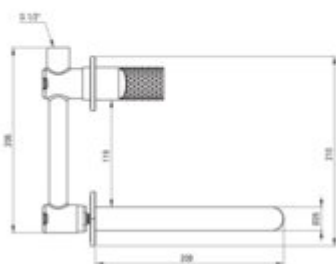

SILIA HEXA

Washbasin tap, concealed

Product code: BHS_F54L

EAN: 5907650886709

Color: brushed steel

Warranty [years]: 7

Mixer

Finish	steel
Material	brass
Mixer type	single-handle, mixer
Installation method	concealed
Flow class [l/min]	Z - 4-9 l/min
Acoustic group [dB]	I (x <= 20)

Mixer cartridge

Ceramic cartridge size	25 mm
------------------------	-------

Spout

Spout type	still
Mixer spout range [mm]	223
Material	brass

Aerator (XDCTOPCDO)

Aerator type	honeycomb, swivel
Aerator size	M18.5

Aerator (XDCTOTUDO)

Aerator size	M16.5
--------------	-------

Features:

- Deante Design Studio Collection
- Decorative lever - jewelry for your bathroom
- Noble form and timeless simplicity
- Innovative and easy to maintain brushed steel coating
- Coating applied using the PVD method
- Flush-mounted installation ensures the aesthetics of the bathroom
- The faucet includes a concealed element
- The mixer body is made of the highest quality brass
- The movable aerator allows you to direct the water stream
- Only the best materials, the quality of which has been confirmed by laboratory tests
- The mixer is equipped with a stream aerator
- Z flow class (4-9 l/min) allowing for water consumption reduction
- Cleaning agent for fixtures in all colors available