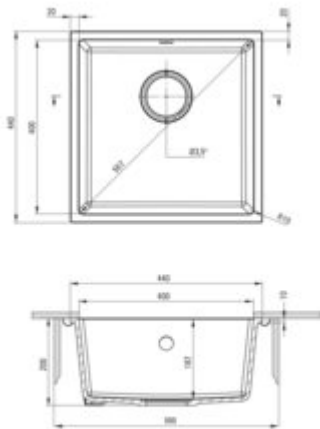

CORDA

Granite sink, 1-bowl

Product code: ZQA_A10A

EAN: 5907650845645

Color: alabaster

Warranty [years]: 18

Sink

Finish	alabaster
Surface type	matte
Material	granite
Installation method	undermount, inset
Number of bowls	1
Minimum cabinet width [mm]	500
Width [mm]	440
Length [mm]	440
Height [mm]	200
Bowl depth [mm]	187
Cut-out Length [mm]	400
Cut-out Width [mm]	400
Reversible	yes
Equipped with accessories	yes
Drain diameter	3.5"

Sink waste kit

Finish	steel
Plug type	manual
Low siphon/ Space saver	yes
possibility to connect a dishwasher/ washing machine	yes

Features:

- Deante Design Studio Collection
- ATTENTION! Before cutting a hole in the tabletop to install the sink, take into account th
- Properties of Deante granite: resistance to impact, high temperature, discoloration, therm
- Space-saving siphon which facilitates e.g. sorting waste
- Longest, 18 years warranty
- The sink is equipped with fittings with a connection to the dishwasher
- Hydrophobic properties repel water molecules
- Dedicated cleaning agent, safe for cleaned surfaces
- The finish enriched with silver ions adds antiseptic properties