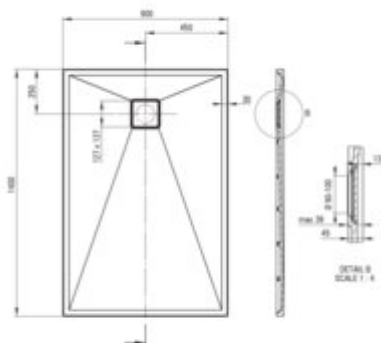

CORREO
Granite shower tray, rectangular

Product code: KQR_T47B
EAN: 5907650812661
Color: anthracite metallic
Warranty [years]: 10

Finish	anthracite metallic
Material	granite
Shape	rectangular
Width [mm]	900
Length [mm]	1400
Height [mm]	45
Installation method	directly on the spout, on the construction material support, on the floor level
Drain diameter	90
possibility to cut to size	yes
Hydrophobicity	yes

Features:

- Dedicated cleaning agent, safe for cleaned surfaces
- Properties of Deante granite: resistance to impact, high temperature, discoloration, therm
- Hydrophobic properties repel water molecules
- For installation at floor level, directly on the screed or supported by construction mater
- Possibility of cutting the granite shower tray
- Warning! The NHC_029C siphon fits this shower tray
- Warning! The NHC_029D siphon fits this shower tray
- The finish enriched with silver ions adds antiseptic properties
- Only the best materials, the quality of which has been confirmed by laboratory tests
- Anti-slip properties of granite shower trays