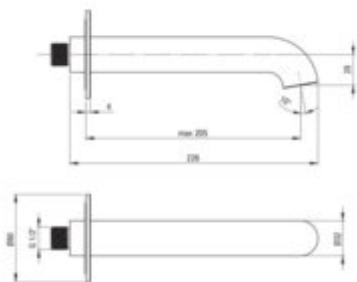

SILIA Bathtub spout

Product code: NQS_N81K

EAN: 5907650818847

Color: nero

Warranty [years]: 2

Aerator

Aerator type	silicone, laminar
Stream type	full
Aerator size	M24
Thread type	external

Spout

Finish	nero
Spout type	bathtub
Material	brass
Spout type	still
Range of shower/ bath spout [mm]	205
Spout length [mm]	226
aerator	yes
Concealed mounting	yes

Features:

- Deante Design Studio Collection
- Noble form and timeless simplicity
- Innovative, durable and easy to clean Nero coating
- Flush-mounted installation ensures the aesthetics of the bathroom
- Silicone aerator for easy limescale removal
- Only the best materials, the quality of which has been confirmed by laboratory tests
- Cleaning agent for fixtures in all colors available