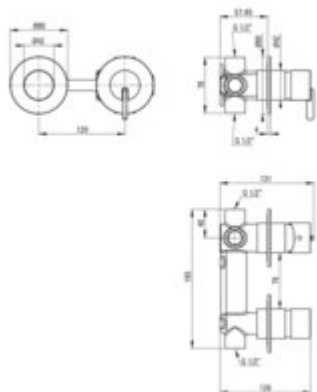

SILIA Shower mixer

Product code: BQS_046P

EAN: 5907650863595

Color: chrome

Warranty [years]: 7

Mixer

Finish	chrome
Material	brass
Mixer type	single-handle, mixer
Installation method	concealed
Flow class [l/min]	S - 15.1-19.8 l/min
Acoustic group [dB]	I (x ≤ 20)

Mixer cartridge

Ceramic cartridge size	35 mm
------------------------	-------

Function switch

Switch type	click mechanical
-------------	------------------

Features:

- Deante Design Studio Collection
- Only the best materials, the quality of which has been confirmed by laboratory tests
- Noble form and timeless simplicity
- Ceramic mechanical Click type function switch
- Cleaning agent for fixtures in all colors available
- Flush-mounted installation ensures the aesthetics of the bathroom