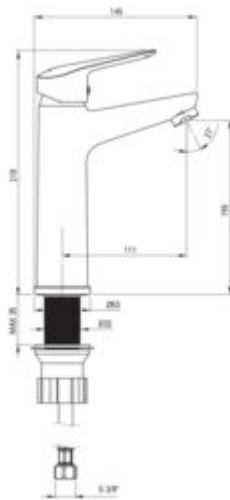

BORO
Washbasin tap, raised

Product code: BMO_020N
EAN: 5907650867432
Color: chrome
Warranty [years]: 7

Mixer

Finish	chrome
Material	brass
Mixer type	single-handle, mixer
Installation method	standing
Flow class [l/min]	A <= 15 (9.1 - 15)
Acoustic group [dB]	II (20 < x <= 30)

Mixer cartridge

Ceramic cartridge size	35 mm
------------------------	-------

Spout

Spout type	still
Material	brass

Aerator

Aerator type	honeycomb
Aerator size	M24

Connecting hose

Length [mm]	450
Installation thread	3/8"