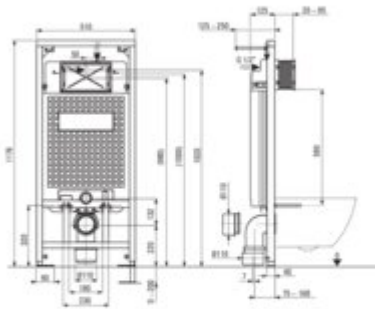

**BLUR**  
Toilet set, concealed

**Product code:** CDZS6ZPW  
**EAN:** 5908212071199  
**Color:** chrome, white  
**Warranty [years]:** 10

**Concealed toilet frame**

Frame height adjustment [mm]	200
Tank capacity [l]	9
Double flushing [l]	3/6
Designated for light casing	yes
Designated for installation in front of the load-bearing wall	yes
Connection valve G1/2"	yes
Silent flushing and filling	yes
Mounting bolts spacing 180 mm and 230 mm	yes

**Toilet bowl**

Finish	white
Type	wall-mounted
Rim type	rimless
Hidden mountings	yes

**Toilet seat**

Slow-close toilet seat	yes
Slim toilet seat	yes
Quick seat detachment	yes
Antibacterial	yes

**Flush button**

Finish	chrome
Surface type	shine
Button type	duple

**Features:**

- Hard and durable ceramics does not lose its properties with long use
- Antibacterial coating, preventing the growth of microorganisms
- Rimless bowl for easy cleaning and hygiene
- Dual button, allowing adjustment of the amount of water used for flushing
- Soft-close toilet seat included
- Mounting system with hidden fixings
- Dedicated cleaning agent, safe for cleaned surfaces
- Innovative concealed frame
- Soft-closing toilet seat