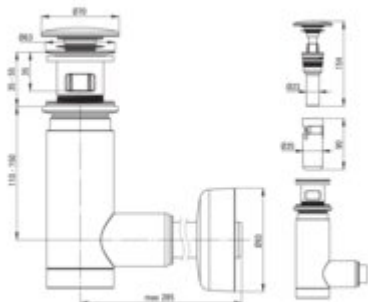

### Plug for sink, cleaned from the top

**Product code:** NHC\_010C

**EAN:** 5908212062210

**Color:** chrome

**Warranty [years]:** 5

#### Plug

|                |               |
|----------------|---------------|
| Finish         | chrome        |
| purpose        | basin         |
| type           | click-clack   |
| Type           | with overflow |
| Shape          | round         |
| Drain diameter | 1 1/4"        |
| Easy clean     | yes           |

#### Washbasin waste kit

|                         |               |
|-------------------------|---------------|
| Finish                  | chrome, white |
| External elements color | chrome        |
| Cleaning method         | from the top  |
| Shape                   | round         |
| Siphon type             | bottle-type   |
| Connector diameter [mm] | 32, 40        |
| Drain diameter          | 1 1/4"        |
| Plug type               | click-clack   |

#### Features:

- The siphon can be installed to a connection with a diameter of 32 mm or 40 mm
- Only the best materials, the quality of which has been confirmed by laboratory tests
- Hygienic certificate of the National Institute of Hygiene confirming the product's compliance
- Dedicated cleaning agent, safe for cleaned surfaces