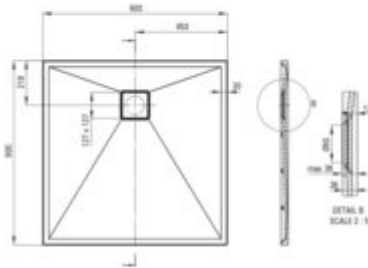

CORREO

Granite shower tray, square

Product code: KQR_N41B

EAN: 5908212095751

Color: nero

Warranty [years]: 10

Finish	nero
Material	granite
Shape	square
Width [mm]	900
Length [mm]	900
Height [mm]	36
Installation method	directly on the spout, on the floor level, on the construction material support
Drain diameter	90
possibility to cut to size	yes
Hydrophobicity	yes

Features:

- Properties of Deante granite: resistance to impact, high temperature, discoloration, therm
- Hydrophobic properties repel water molecules
- For installation at floor level, directly on the screed or supported by construction mater
- Possibility of cutting the granite shower tray
- Warning! The NHC_029C siphon fits this shower tray
- Warning! The NHC_029D siphon fits this shower tray
- Dedicated cleaning agent, safe for cleaned surfaces
- Only the best materials, the quality of which has been confirmed by laboratory tests
- Anti-slip properties of granite shower trays
- The finish enriched with silver ions adds antiseptic properties