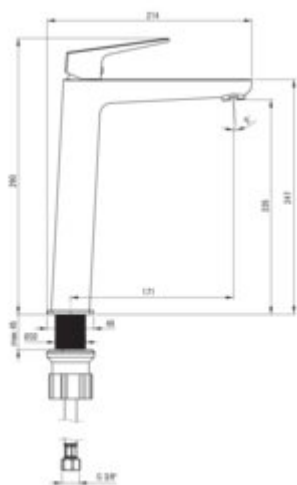

BLUR

Washbasin tap, tall

Product code: BQL_N20K

EAN: 5907650870067

Color: nero

Warranty [years]: 7

Mixer

Finish	nero
Material	brass
Mixer type	single-handle, mixer
Installation method	standing
Total mixer height [mm]	290
Flow class [l/min]	A <= 15 (9.1 - 15)
Acoustic group [dB]	II (20 < x <= 30)

Mixer cartridge

Ceramic cartridge size	26 mm
------------------------	-------

Aerator

Aerator type	honeycomb
Aerator size	M24

Connecting hose

Length [mm]	450
Installation thread	3/8"
Connection thread	M10

Features:

- 45 cm connection hoses included
- Innovative, durable and easy to clean Nero coating
- The mounting sleeve facilitates the installation of the mixer
- The mixer is equipped with a stream aerator
- The mixer body is made of the highest quality brass
- Cleaning agent for fixtures in all colors available