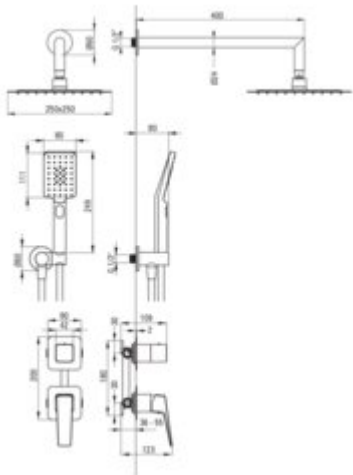

BLUR

Concealed shower set

Product code: NQL_09YK

EAN: 5907650880127

Color: chrome

Warranty [years]: 7

Mixer

Mixer type	single-handle, mixer
Installation method	concealed
Flow class [l/min]	A <= 15 (9.1 - 15)
Acoustic group [dB]	II (20 < x <= 30)

Spout

Spout type	still
Range of shower/ bath spout [mm]	400

Shower overhead

Shape	square
Material	steel 304
Width [mm]	250
Length [mm]	250
thickness	55
Anti-calc	yes
Number of functions	1
Stream type	rain
Quick response time for turning the water on and off	yes

Hand shower

Number of functions	3
Anti-calc	yes
Stream type	rain, mist, mixed

Hose

Length [mm]	1500
Braid material	PVC
Anti-twist	1

Angled hose connector

Finish	chrome
Connection type	for the hose with hand shower holder
Shape	round
Material	brass
Connection thread	yes
Concealed mounting	yes