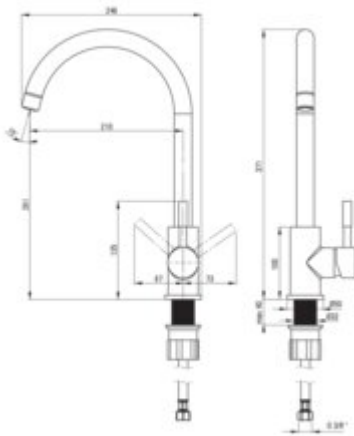

LIMA

Kitchen tap

Product code: BBMEF62M

EAN: 5907650889557

Color: steel

Warranty [years]: 7

Mixer

Finish	steel
Material	steel 304
Mixer type	single-handle, mixer
Installation method	standing
Total mixer height [mm]	371
Flow class [l/min]	Z - 4-9 l/min
Acoustic group [dB]	I (x <= 20)

Mixer cartridge

Ceramic cartridge size	35 mm
------------------------	-------

Spout

Spout type	swivel
Mixer spout range [mm]	210
Material	steel 304

Aerator

Aerator type	honeycomb
Aerator size	M22
Water flow reduction	to 4.5 l/min

Connecting hose

Length [mm]	450
Installation thread	3/8"
Connection thread	M10

Features:

- The tap is equipped with an ECO-aerator that reduces water consumption to 4,5 l-min
- 45 cm connection hoses included
- Only the best materials, the quality of which has been confirmed by laboratory tests
- Durable hose ends made of brass
- Cleaning agent for fixtures in all colors available
- Z flow class (4-9 l/min) allowing for water consumption reduction
- The mounting sleeve facilitates the installation of the mixer