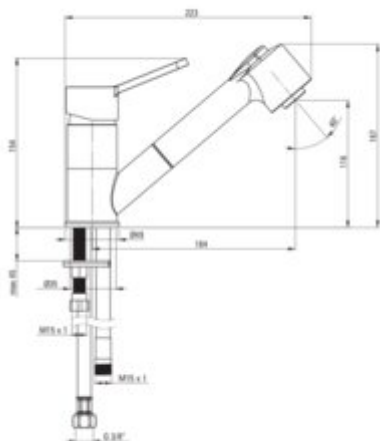

NARCYZ Kitchen tap

Product code: BDN_071M

EAN: 5908212028049

Color: chrome

Warranty [years]: 7

Mixer

| | |
|-------------------------|----------------------|
| Finish | chrome |
| Material | brass |
| Mixer type | mixer, single-handle |
| Installation method | standing |
| Total mixer height [mm] | 167 |
| Flow class [l/min] | A <= 15 (9.1 - 15) |
| Acoustic group [dB] | I (x <= 20) |
| Check valves | yes |

Mixer cartridge

| | |
|------------------------|-------|
| Ceramic cartridge size | 35 mm |
|------------------------|-------|

Spout

| | |
|------------------------|----------|
| Spout type | pull-out |
| Mixer spout range [mm] | 184 |
| Material | metal |

Aerator

| | |
|--------------|-----------|
| Aerator type | honeycomb |
|--------------|-----------|

Connecting hose

| | |
|---------------------|------|
| Length [mm] | 450 |
| Installation thread | 3/8" |
| Connection thread | M8 |

Hose

| | |
|-------------|------|
| Length [mm] | 1200 |
|-------------|------|

Hand shower

| | |
|---------------------|---|
| Number of functions | 2 |
|---------------------|---|

Features:

- The mixer body is made of the highest quality brass
- The mixer is equipped with a stream aerator
- The mixer with functional pull-out spout
- 2-function hand shower (rain and air stream)
- 45 cm connection hoses included
- The mixer is equipped with non-return valves so that the mixed water does not flow back in
- Only the best materials, the quality of which has been confirmed by laboratory tests
- Cleaning agent for fixtures in all colors available