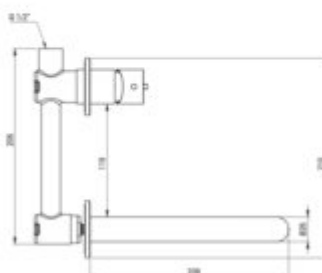

SILIA

Washbasin tap, concealed

Product code: BQS_A54L

EAN: 5907650858447

Color: bianco

Warranty [years]: 7

Mixer

Finish	bianco
Material	brass
Mixer type	single-handle, mixer
Installation method	concealed
Flow class [l/min]	Z - 4-9 l/min
Acoustic group [dB]	I (x <= 20)

Mixer cartridge

Ceramic cartridge size	25 mm
------------------------	-------

Spout

Spout type	still
Mixer spout range [mm]	201
Material	brass

Aerator

Aerator type	swivel, flat
Aerator size	M18

Features:

- Deante Design Studio Collection
- The faucet includes a concealed element
- Noble form and timeless simplicity
- Innovative and easy-to-maintain coating - bianco
- Only the best materials, the quality of which has been confirmed by laboratory tests
- Silicone aerator for easy limescale removal
- The movable aerator allows you to direct the water stream
- Flush-mounted installation ensures the aesthetics of the bathroom
- Z flow class (4-9 l/min) allowing for water consumption reduction
- Cleaning agent for fixtures in all colors available