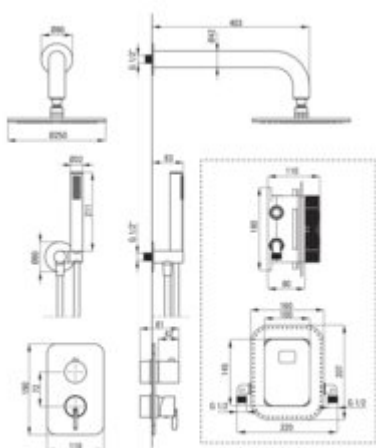

SILIA
Concealed shower set, with mixer
BOX

Product code: BXYDQSM
EAN: 5907650850687
Color: titanium
Warranty [years]: 7

Mixer (BXY_DQSM)

Mixer type	Concealed BOX
------------	---------------

Mixer (BXY_X44M)

Mixer type	Concealed BOX, mixer
Installation method	concealed
Flow class [l/min]	B <= 25.2 (19.9 - 25.2)
Acoustic group [dB]	I (x <= 20)

Spout

Spout type	still
Range of shower/ bath spout [mm]	382

Shower overhead

Shape	round
Material	brass
Diameter [mm]	250
Anti-calc	yes
Number of functions	1
Stream type	rain

Hand shower

Number of functions	1
Anti-calc	yes
Stream type	rain
Additional features	cool-out

Hose

Length [mm]	1500
Braid material	PVC
Anti-twist	1

Angled hose connector

Finish	titanium
Connection type	for the hose with hand shower holder
Shape	round
Material	brass
Connection thread	yes
Concealed mounting	yes

Features:

- Deante Design Studio Collection
- Convenient installation - you can install the BOX now and choose external elements at any
- Timelessness and unlimited creative possibilities
- Complementarity and comprehensiveness of the offer
- Only the best materials, the quality of which has been confirmed by laboratory tests
- Flush-mounted installation ensures the aesthetics of the bathroom
- The best materials guarantee durability and reliability of the product
- Adjustable shower hand angle
- Noble form and timeless simplicity
- Anti-calc system facilitating the removal of limescale deposits
- Cool-out hand shower
- Anti-twist system, preventing the hose from twisting
- Durable hose ends made of brass