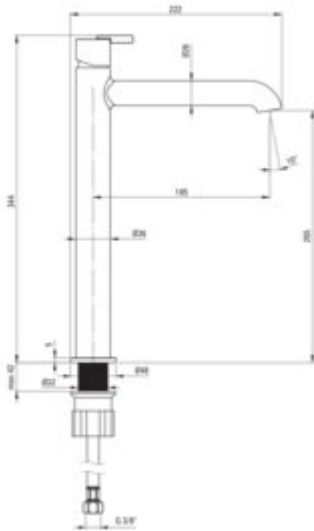

SILIA

Washbasin tap, tall

Product code: BQS_R20K
EAN: 5907650826910
Color: brushed gold
Warranty [years]: 7

Mixer

Finish	brushed gold
Material	brass
Mixer type	mixer, single-handle
Installation method	standing
Total mixer height [mm]	344
Flow class [l/min]	Z - 4-9 l/min
Acoustic group [dB]	I (x <= 20)

Mixer cartridge

Ceramic cartridge size	25 mm
------------------------	-------

Spout

Spout type	still
Mixer spout range [mm]	185
Material	brass

Aerator

Aerator type	honeycomb, swivel
Aerator size	M18.5
Water flow reduction	missing

Connecting hose

Length [mm]	450
Installation thread	3/8"
Connection thread	M10

Features:

- Deante Design Studio Collection
- Noble form and timeless simplicity
- 45 cm connection hoses included
- The mixer body is made of the highest quality brass
- The mounting sleeve facilitates the installation of the mixer
- The movable aerator allows you to direct the water stream
- Only the best materials, the quality of which has been confirmed by laboratory tests
- The mixer is equipped with a stream aerator
- Z flow class (4-9 l/min) allowing for water consumption reduction
- Cleaning agent for fixtures in all colors available
- Innovative and easy to maintain brushed gold coating
- Coating applied using the PVD method