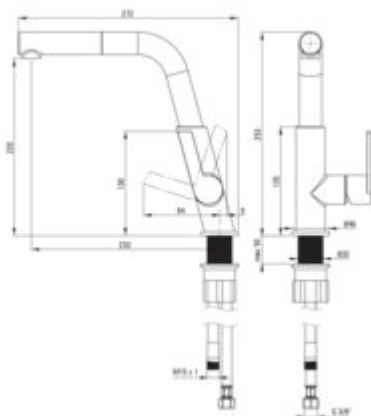

SILIA Kitchen tap

Product code: BQS_N73M

EAN: 5907650876922

Color: nero

Warranty [years]: 7

Mixer

Finish	nero
Material	brass
Mixer type	single-handle, mixer
Installation method	standing
Total mixer height [mm]	253
Flow class [l/min]	Z - 4-9 l/min
Acoustic group [dB]	II (20 < x <= 30)
Check valves	yes

Mixer cartridge

Ceramic cartridge size	25 mm
------------------------	-------

Spout

Spout type	pull-out, swivel
Mixer spout range [mm]	233

Aerator

Aerator type	swivel
Aerator size	M18.5

Connecting hose

Length [mm]	450
Installation thread	3/8"
Connection thread	M8

Hose

Length [mm]	1500
-------------	------

Hand shower

Number of functions	1
---------------------	---

Features:

- The mixer body is made of the highest quality brass
- The mixer is equipped with a stream aerator
- The movable aerator allows you to direct the water stream
- The mixer with functional pull-out spout
- The mounting sleeve facilitates the installation of the mixer
- 45 cm connection hoses included
- Z flow class (4-9 l/min) allowing for water consumption reduction
- The mixer is equipped with non-return valves so that the mixed water does not flow back in
- Innovative, durable and easy to clean Nero coating
- Only the best materials, the quality of which has been confirmed by laboratory tests
- Cleaning agent for fixtures in all colors available
- Deante Design Studio Collection