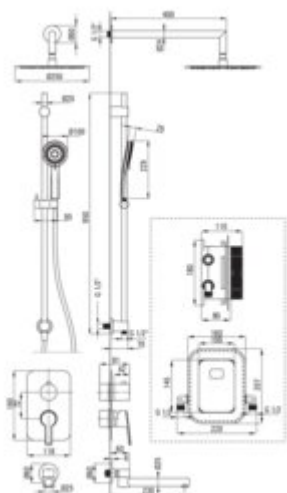

ARNIKA
Concealed shower set, with mixer
BOX

Product code: BXYWNQAM

EAN: 5907650859635

Color: nero

Warranty [years]: 7

Mixer (BXY_NQAM)

Mixer type	Concealed BOX, mixer
Installation method	concealed

Mixer (BXY_X44M)

Mixer type	Concealed BOX, mixer
Installation method	concealed
Flow class [l/min]	B ≤ 25.2 (19.9 - 25.2)
Acoustic group [dB]	I (x ≤ 20)

Spout

Spout type	foldable
Range of shower/ bath spout [mm]	230

Shower overhead

Shape	round
Material	steel 304
Diameter [mm]	250
Anti-calc	yes
Stream type	rain
Quick response time for turning the water on and off	yes

Hose

Length [mm]	1500
Braid material	PVC
Anti-twist	2

Features:

- Deante Design Studio Collection
- The variety of colours gives many arrangement possibilities
- Design full of beauty and harmony
- Innovative, durable and easy to clean Nero coating
- Only the best materials, the quality of which has been confirmed by laboratory tests
- Timelessness and unlimited creative possibilities
- Complementarity and comprehensiveness of the offer
- Flush-mounted installation ensures the aesthetics of the bathroom
- Anti-calc system facilitating the removal of limescale deposits
- Anti-twist system, preventing the hose from twisting
- Anti-calc hand shower
- Steel bar
- The set includes an additional washbasin aerator
- Foldable spout increase comfort and safety of use
- Ultra thin steel head
- Dedicated cleaning agent, safe for cleaned surfaces