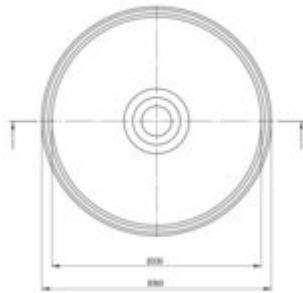

SILIA

Granite washbasin, countertop

Product code: CQS_NU4S

EAN: 5907650813835

Color: nero

Warranty [years]: 10

Finish	nero
Material	granite
Installation method	countertop/standing
Height [mm]	120
Depth [mm]	100
Antibacterial	yes
Hydrophobicity	yes
Without overflow	yes

Features:

- Deante Design Studio Collection
- Only the best materials, the quality of which has been confirmed by laboratory tests
- Properties of Deante granite: resistance to impact, high temperature, discoloration, therm
- Hydrophobic properties repel water molecules
- Dedicated cleaning agent, safe for cleaned surfaces
- The finish enriched with silver ions adds antiseptic properties