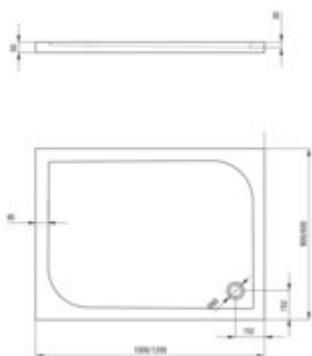

CUBIC

Acrylic shower tray, rectangular

Product code: KTK_044B

EAN: 5908212027684

Color: white

Warranty [years]: 2

Finish	white
Material	acrylic
Shape	rectangular
Width [mm]	800
Length [mm]	1200
Height [mm]	50
Depth [mm]	30
Installation method	directly on the spout, on the floor level, on the construction material support
Drain diameter	90

Features:

- Durable acrylic material that maintains its shine and color
- For installation at floor level, directly on the screed or supported by construction mater
- Warning! The NHC_029C siphon fits this shower tray
- Dedicated cleaning agent, safe for cleaned surfaces
- Only the best materials, the quality of which has been confirmed by laboratory tests
- Warning! The NHC_029D siphon fits this shower tray