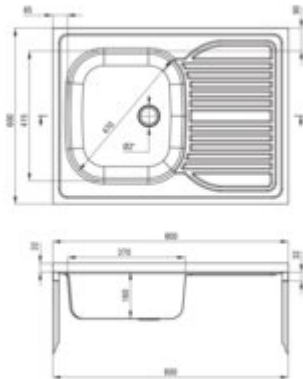

TANGO

Steel sink, 1-bowl with drainer

Product code: ZM6_011P

EAN: 5907650846512

Color: satin

Warranty [years]: 2

Sink

Finish	satin
Surface type	satin
Material	steel 201
Installation method	lay-on
Number of bowls	1
Minimum cabinet width [mm]	800
Width [mm]	600
Length [mm]	800
Height [mm]	160
Bowl depth [mm]	160
Equipped with accessories	yes
Drain diameter	2"