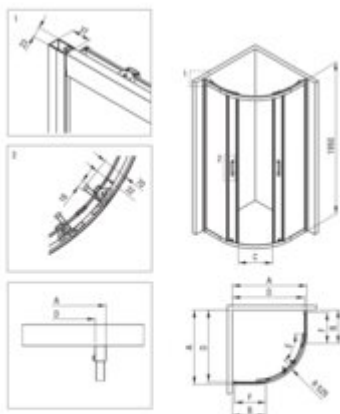

FUNKIA EVO

Shower cabin with tray, half round

Product code: KYPPDE88P

EAN: 5908322047633

Color: titanium

Warranty [years]: 5

Model	Size	A [mm]	B [mm]	C [mm]	D [mm]	E [mm]	F [mm]
KYP-888P	800x800	760-800	261	450	704	325	226

Showe cabin

Finish	titanium
Shape	half round
Width [mm]	800
Height [mm]	1950
Glass finish	transparentne wzór pas
Glass thickness [mm]	5
Active cover	yes
Adjustment range up to [mm]	20
Masking of assembly elements	yes
Profiles levelling the curvature of the walls	yes
Reversible doors	yes
Installation without shower tray possible	yes
Double top rollers with ball bearings	yes
Detachable lower rollers	yes
Quick assembly with clips	yes

Shower tray

Finish	white
Material	acrylic
Shape	half round
Width [mm]	800
Length [mm]	800
Height [mm]	45
arc radius [mm]	550
Installation method	directly on the spout, on the floor level, on the construction material support
Drain diameter	90