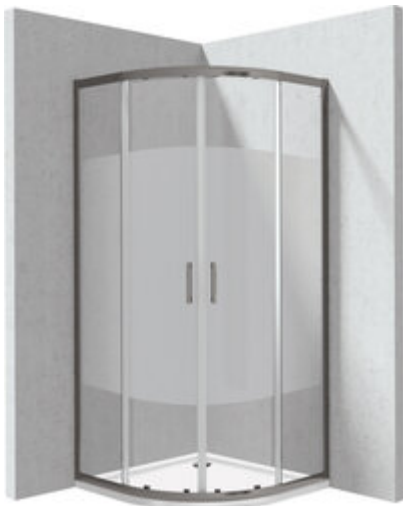

FUNKIA EVO

Shower cabin with tray, half round

Product code: KYPPDE88P

EAN: 5908322047633

Color: titanium

Warranty [years]: 5

Model	Size	A [mm]	B [mm]	C [mm]	D [mm]	E [mm]	F [mm]
KYP-888P	800x800	760-800	261	450	704	325	226

Showe cabin

Finish	titanium
Shape	half round
Width [mm]	800
Height [mm]	1950
Glass finish	transparentne wzór pas
Glass thickness [mm]	5
Active cover	yes
Adjustment range up to [mm]	20
Masking of assembly elements	yes
Profiles levelling the curvature of the walls	yes
Reversible doors	yes
Installation without shower tray possible	yes
Double top rollers with ball bearings	yes
Detachable lower rollers	yes
Quick assembly with clips	yes

Shower tray

Finish	white
Material	acrylic
Shape	half round
Width [mm]	800
Length [mm]	800
Height [mm]	45
arc radius [mm]	550
Installation method	directly on the spout, on the floor level, on the construction material support
Drain diameter	90

Features:

- An innovative combination of granite and steel
- Hydrophobic Active-Cover coating that makes it easier for water to run off the glass
- Double top rollers with ball bearings
- Bottom rollers allow for the door detachment and easier product care
- Possibility to install the cabin without a shower tray, directly on the tiles
- Safe and durable tempered glass
- Resistance to impacts, chemicals and stains in accordance with PN-EN 14428+A1:2008 norm, c
- The profile system makes it possible to reduce the curvature of the walls
- Covering of assembly elements
- Only the best materials, the quality of which has been confirmed by laboratory tests
- Dedicated cleaning agent, safe for cleaned surfaces