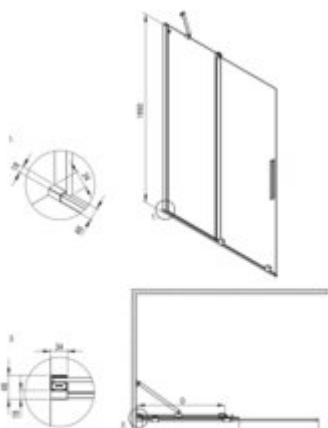

**PRIZMA**  
Shower cabin, square

**Product code:** KPNDP09P09

**EAN:** 5907650884132

**Color:** titanium

**Warranty [years]:** 5

Model	Type	A (mm)	B (mm)	C (mm)	D (mm)
WTJ K388	900x1950	790-800	310	420	270
WTJ K388	900x1950	880-800	360	470	420
WTJ K326	1200x1950	880-1200	410	520	470
WTJ K326	1200x1950	1180-1200	510	620	570
WTJ K348	1400x1950	1380-1400	610	720	670

**Showe cabin**

Finish	titanium
Width [mm]	900
Height [mm]	1950
Glass finish	transparent
Glass thickness [mm]	6
Active cover	yes
Side dimension [mm]	900
Railings	short to perpendicular wall/long to parallel wall
Tempered glass TOTAL WHITE	no
Reversible doors	yes
Installation without shower tray	yes possible
Possibility to install a railing to a perpendicular wall	yes

**Features:**

- Hydrophobic Active-Cover coating that makes it easier for water to run off the glass
- Possibility to install the cabin without a shower tray, directly on the tiles
- Possibility of mounting the cabin directly on tiles or on Correo granite (KQR) and Kerria Plus acrylic (KTS) shower trays
- Safe and durable tempered glass
- Resistance to impacts, chemicals and stains in accordance with PN-EN 14428+A1:2008 norm, c
- The railings give the structure rigidity
- Only the best materials, the quality of which has been confirmed by laboratory tests
- Dedicated to Active Cover surfaces
- Innovative, durable and easy to clean Titanium coating
- Dedicated cleaning agent, safe for cleaned surfaces